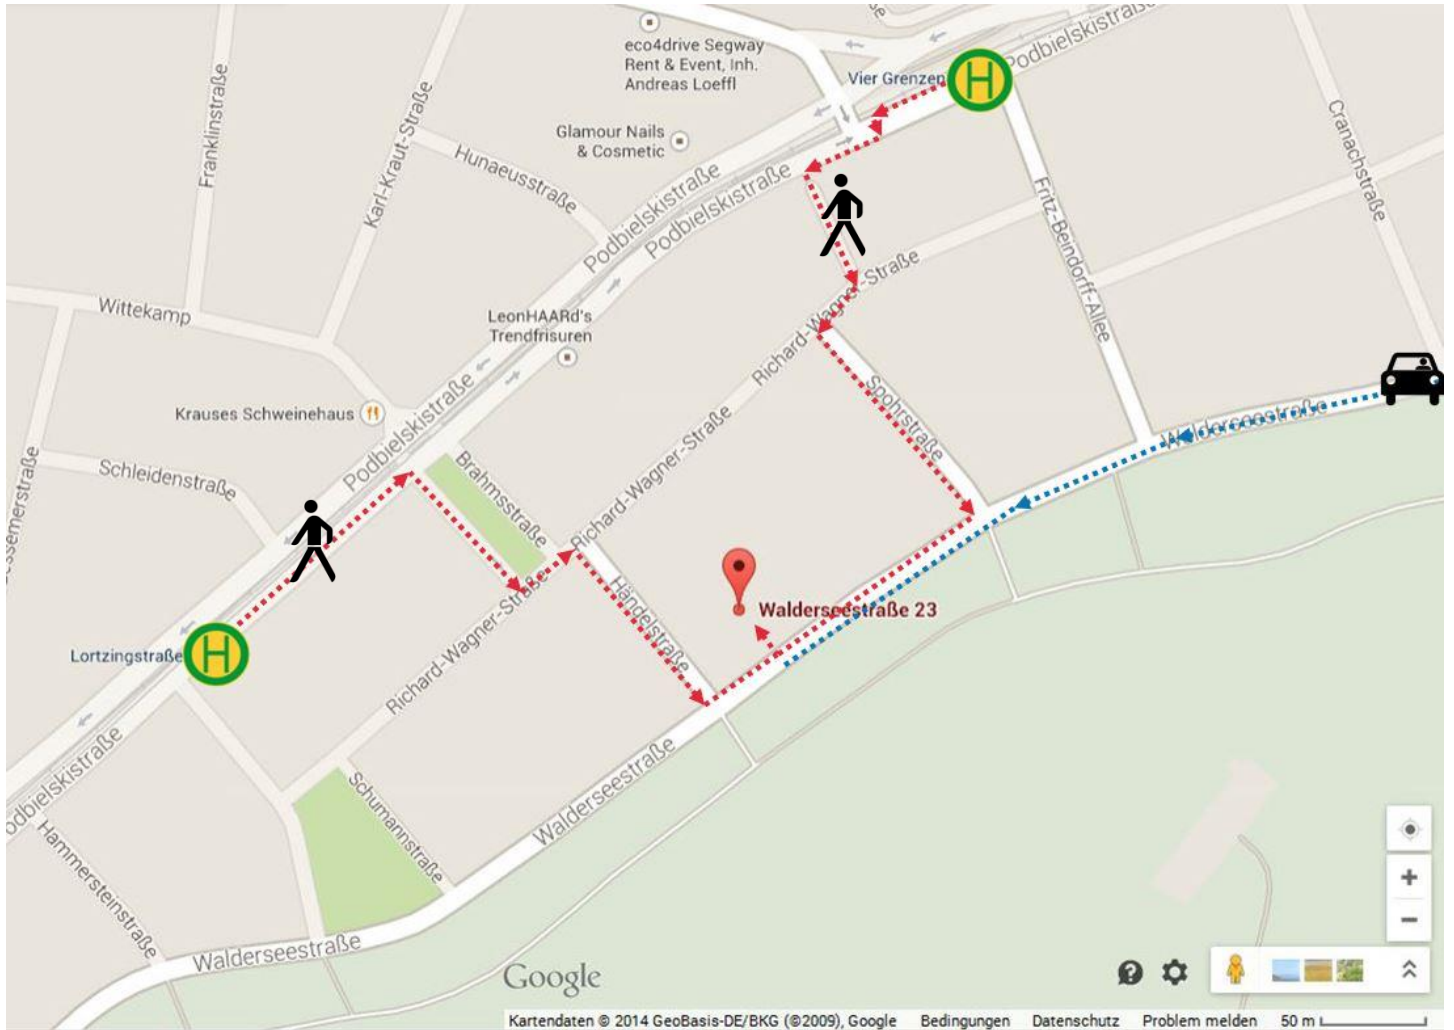

Arrival by car

From the south (motorway/Autobahn A7/E45):

At the interchange Hannover-Süd (Hannover South) take the motorway A37 (Messeschnellweg) to Hannover. Take the exit Weidetorkreisel/Medizinische Hochschule. Leave the roundabout at the 3rd exit into Klingerstraße (direction Bothfeld/Langenhagen). Keep the left lane and turn left at the first traffic lights into Hermann-Bahlsen-Allee. At the end of Hermann-Bahlsen-Allee (3rd traffic lights) bear left into Walderseestraße. Proceed along Walderseestraße until reaching no. 23 „Villa Venture“ at the corner to Händelstraße.

From the south (motorway/Autobahn A7/E45):

At the interchange Hannover/Kirchhorst take the motorway A37 (Messeschnellweg) to Hannover. Take the exit Weidetorkreisel/Medizinische Hochschule. Leave the roundabout at the 1st exit into Klingerstraße (direction Bothfeld/Langenhagen). Keep the left lane and turn left at the first traffic lights into Hermann-Bahlsen-Allee. At the end of Hermann-Bahlsen-Allee (3rd traffic lights) bear left into Walderseestraße. Proceed along Walderseestraße until reaching no. 23 „Villa Venture“ at the corner to Händelstraße.

From the east or the west (motorway/Autobahn A2/E30):

At the interchange Hannover-Buchholz take the motorway A37 (Messeschnellweg) to Hannover. Take the exit Weidetorkreisel/Medizinische Hochschule. Leave the roundabout at the 1st exit into Klingerstraße (direction Bothfeld/Langenhagen). Keep the left lane and turn left at the first traffic lights into Hermann-Bahlsen-Allee. At the end of Hermann-Bahlsen-Allee (3rd traffic lights) bear left into Walderseestraße. Proceed along Walderseestraße until reaching no. 23 „Villa Venture“ at the corner to Händelstraße.

Your way to us

Overview Map:

Front view from Walderseestraße:

Side view from Händelstraße: